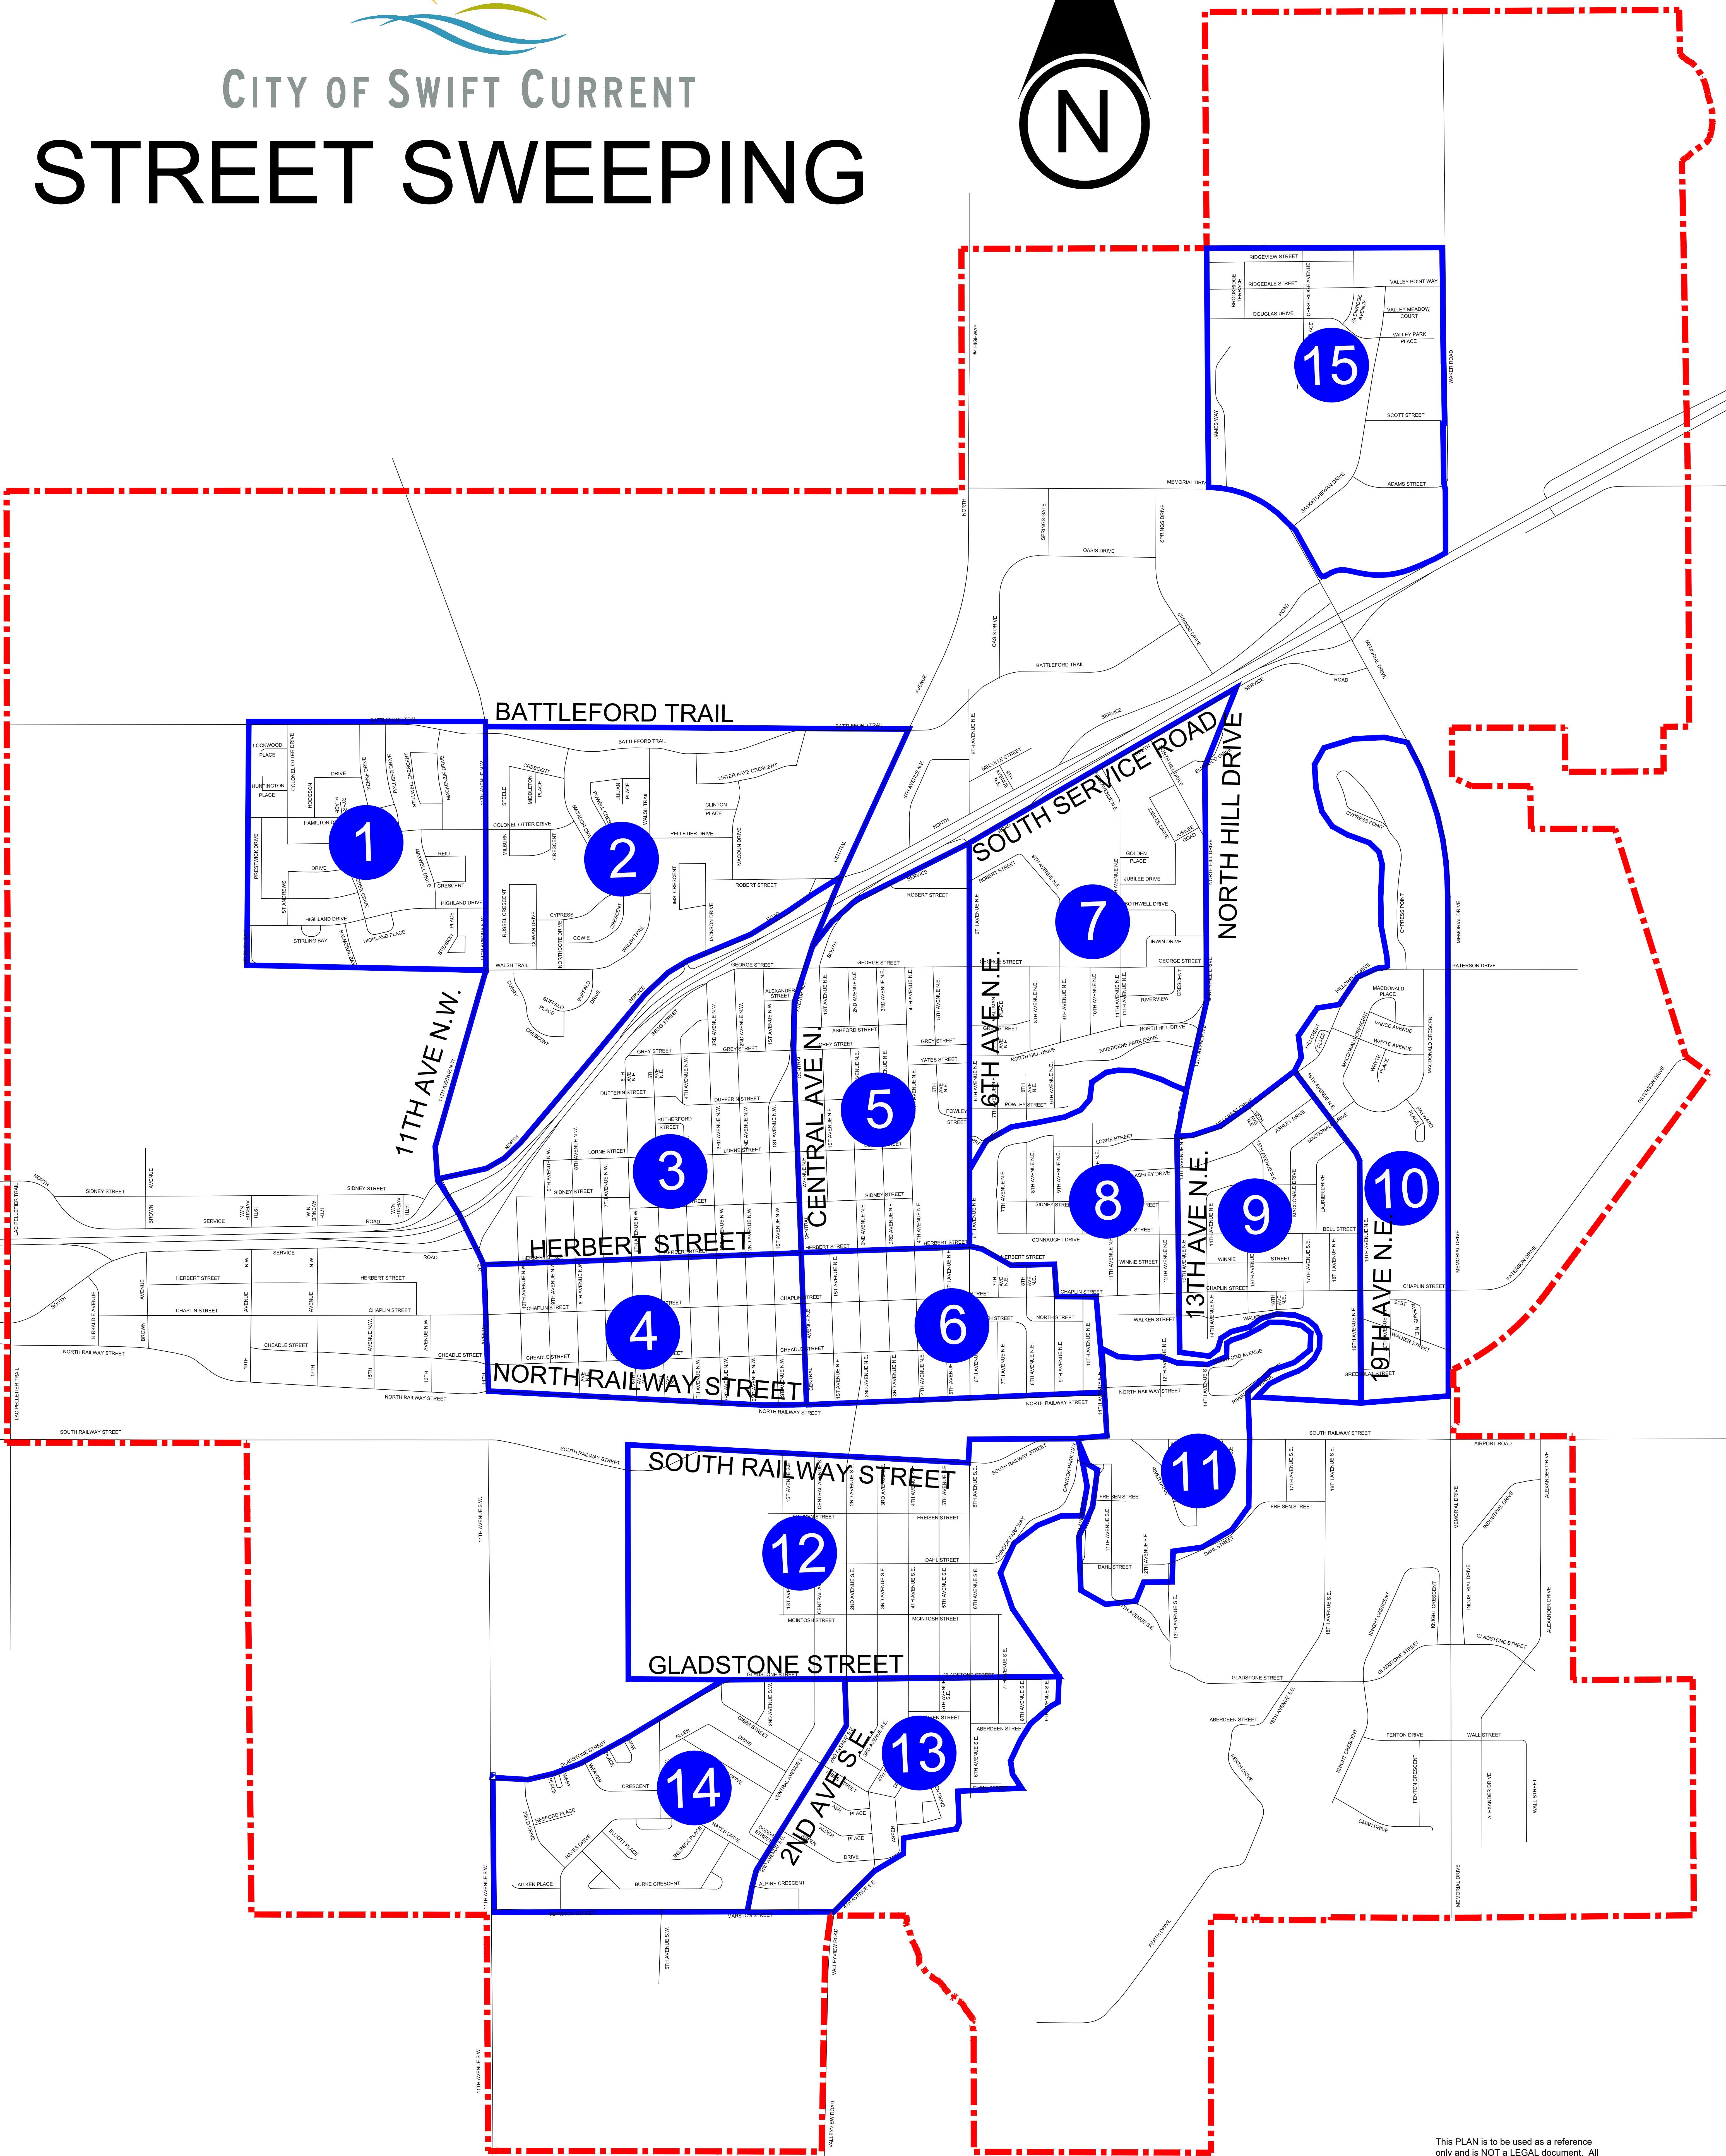

CITY OF SWIFT CURRENT

STREET SWEEPING