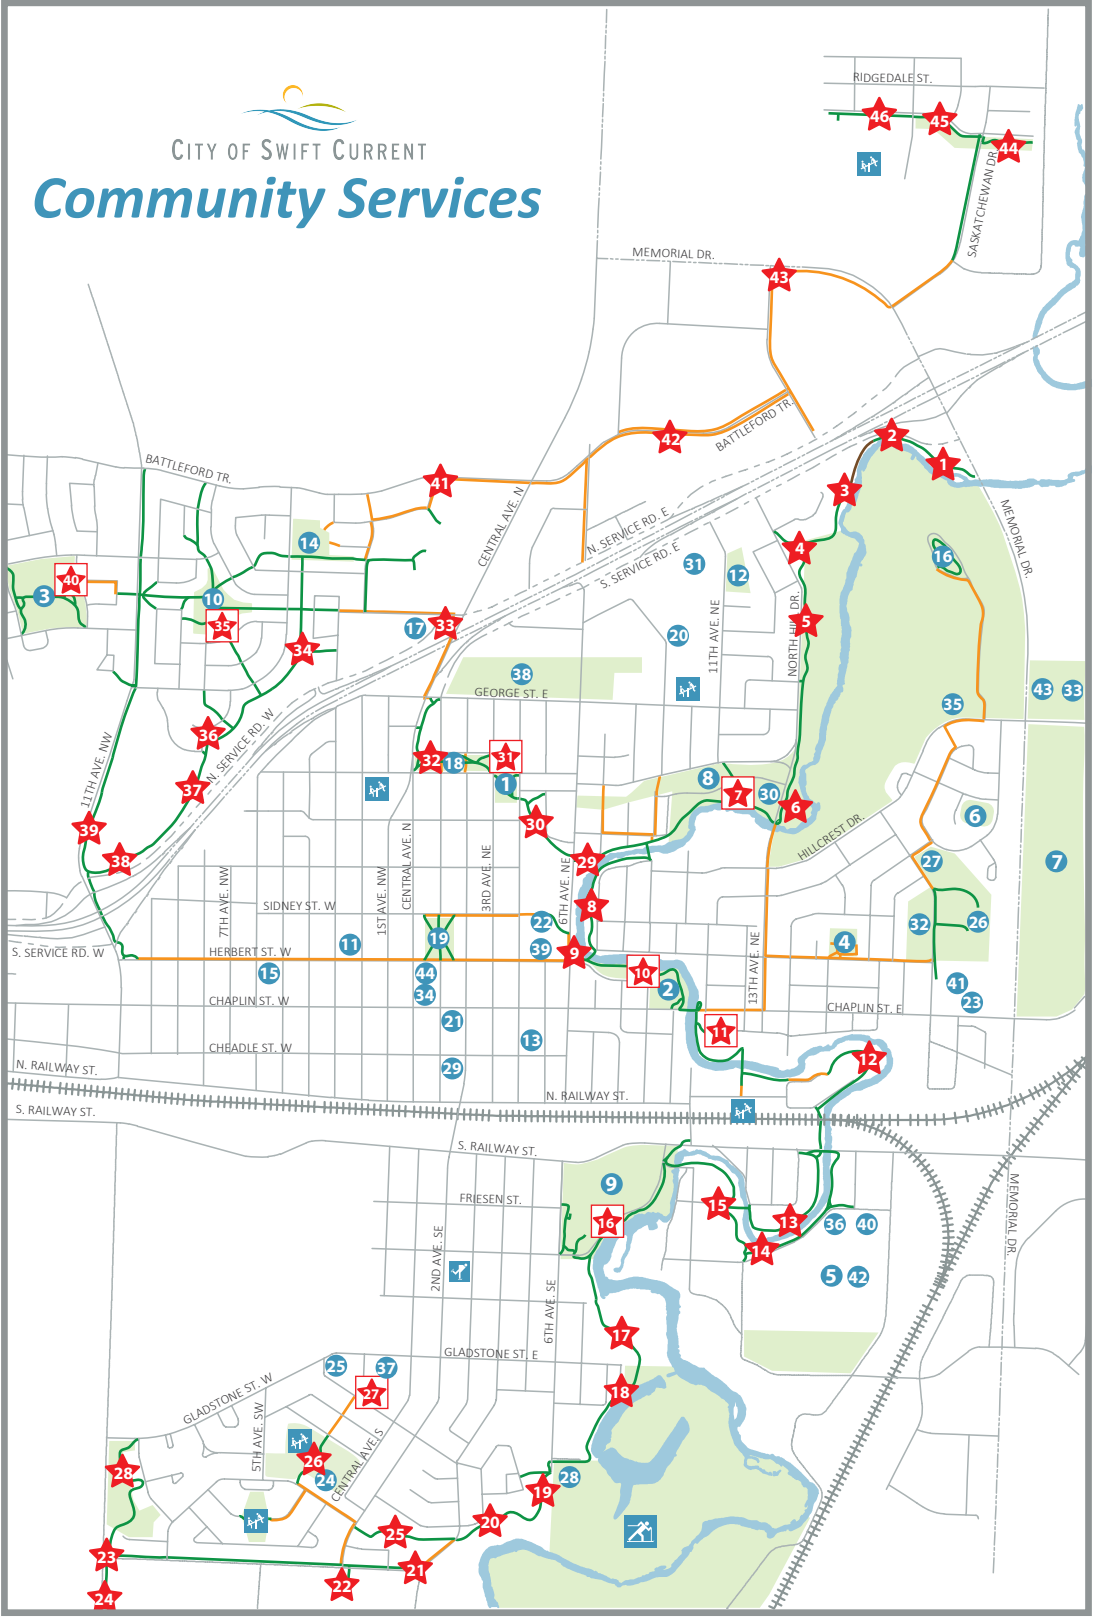

Legend

- Outdoor Rink
- Playground
- Tennis Courts
- Cross Country Ski Trail
- Rest Area\Washroom
- Basketball Courts
- Spray Park
- Picnic Shelter
- Ball Diamonds
- Outdoor Fitness Park
- Rodeo Arena
- Campground
- Athletic Fields
- Pickleball Courts
- Horseshoe Pits
- Crokiurl
- Disc Golf

Parkway Legend

- Chinook Parkway
- Parkway Connections
- Parkway Rest Stops
- Parkway Rest Stops with Washrooms

Parks & Facilities

- 1 ACT Park**
- 2 Elmwood Park**
- 3 Highland Park**
- 4 Kin Park**
- 5 Kinetic Park**
- 6 Whyte Park**
- 7 City Recreation Complex**
- 8 Riverdene Park**
- 9 Riverside Park**
- 10 Saulteaux Park**
- 11 Westside Park**
- 12 Billy Buffalo Park**
- 13 Rotary Park**
- 14 Sundance Park**
- 15 Westend Park**
- 16 John A Dyer Park**
- 17 SC Museum**
- 18 Kiwanis Park**
- 19 Memorial Park**
- 20 Aquatic Centre**
- 21 City Hall**
- 22 Lt Col Clifton Centre**
- 23 InnovationPlex**
- 24 S3 Arenas**
- 25 Fairview Pool**
- 26 Ford Field**
- 27 Mitchell Field**
- 28 Chinook Golf Course**
- 29 SCCYI - The Center**
- 30 Kiwanis Sk8 & Bike Park**
- 31 All Weather Track**
- 32 Minor Ball Diamonds**
- 33 Dog Park**
- 34 Market Square**
- 35 Elmwood Golf & Country Club**
- 36 Doc's Town Heritage Village**
- 37 Plewis Automotive Group Inclusive Park**
- 38 Mount Pleasant Cemetery & Burial Park**
- 39 Art Gallery of SC & SC Branch Library**
- 40 Menonite Heritage Village**
- 41 Ted Knight Saskatchewan Hockey Hall of Fame**
- 42 Speedy Creek Raceway**
- 43 Hillcrest Cemetery**
- 44 The Lyric Theatre**