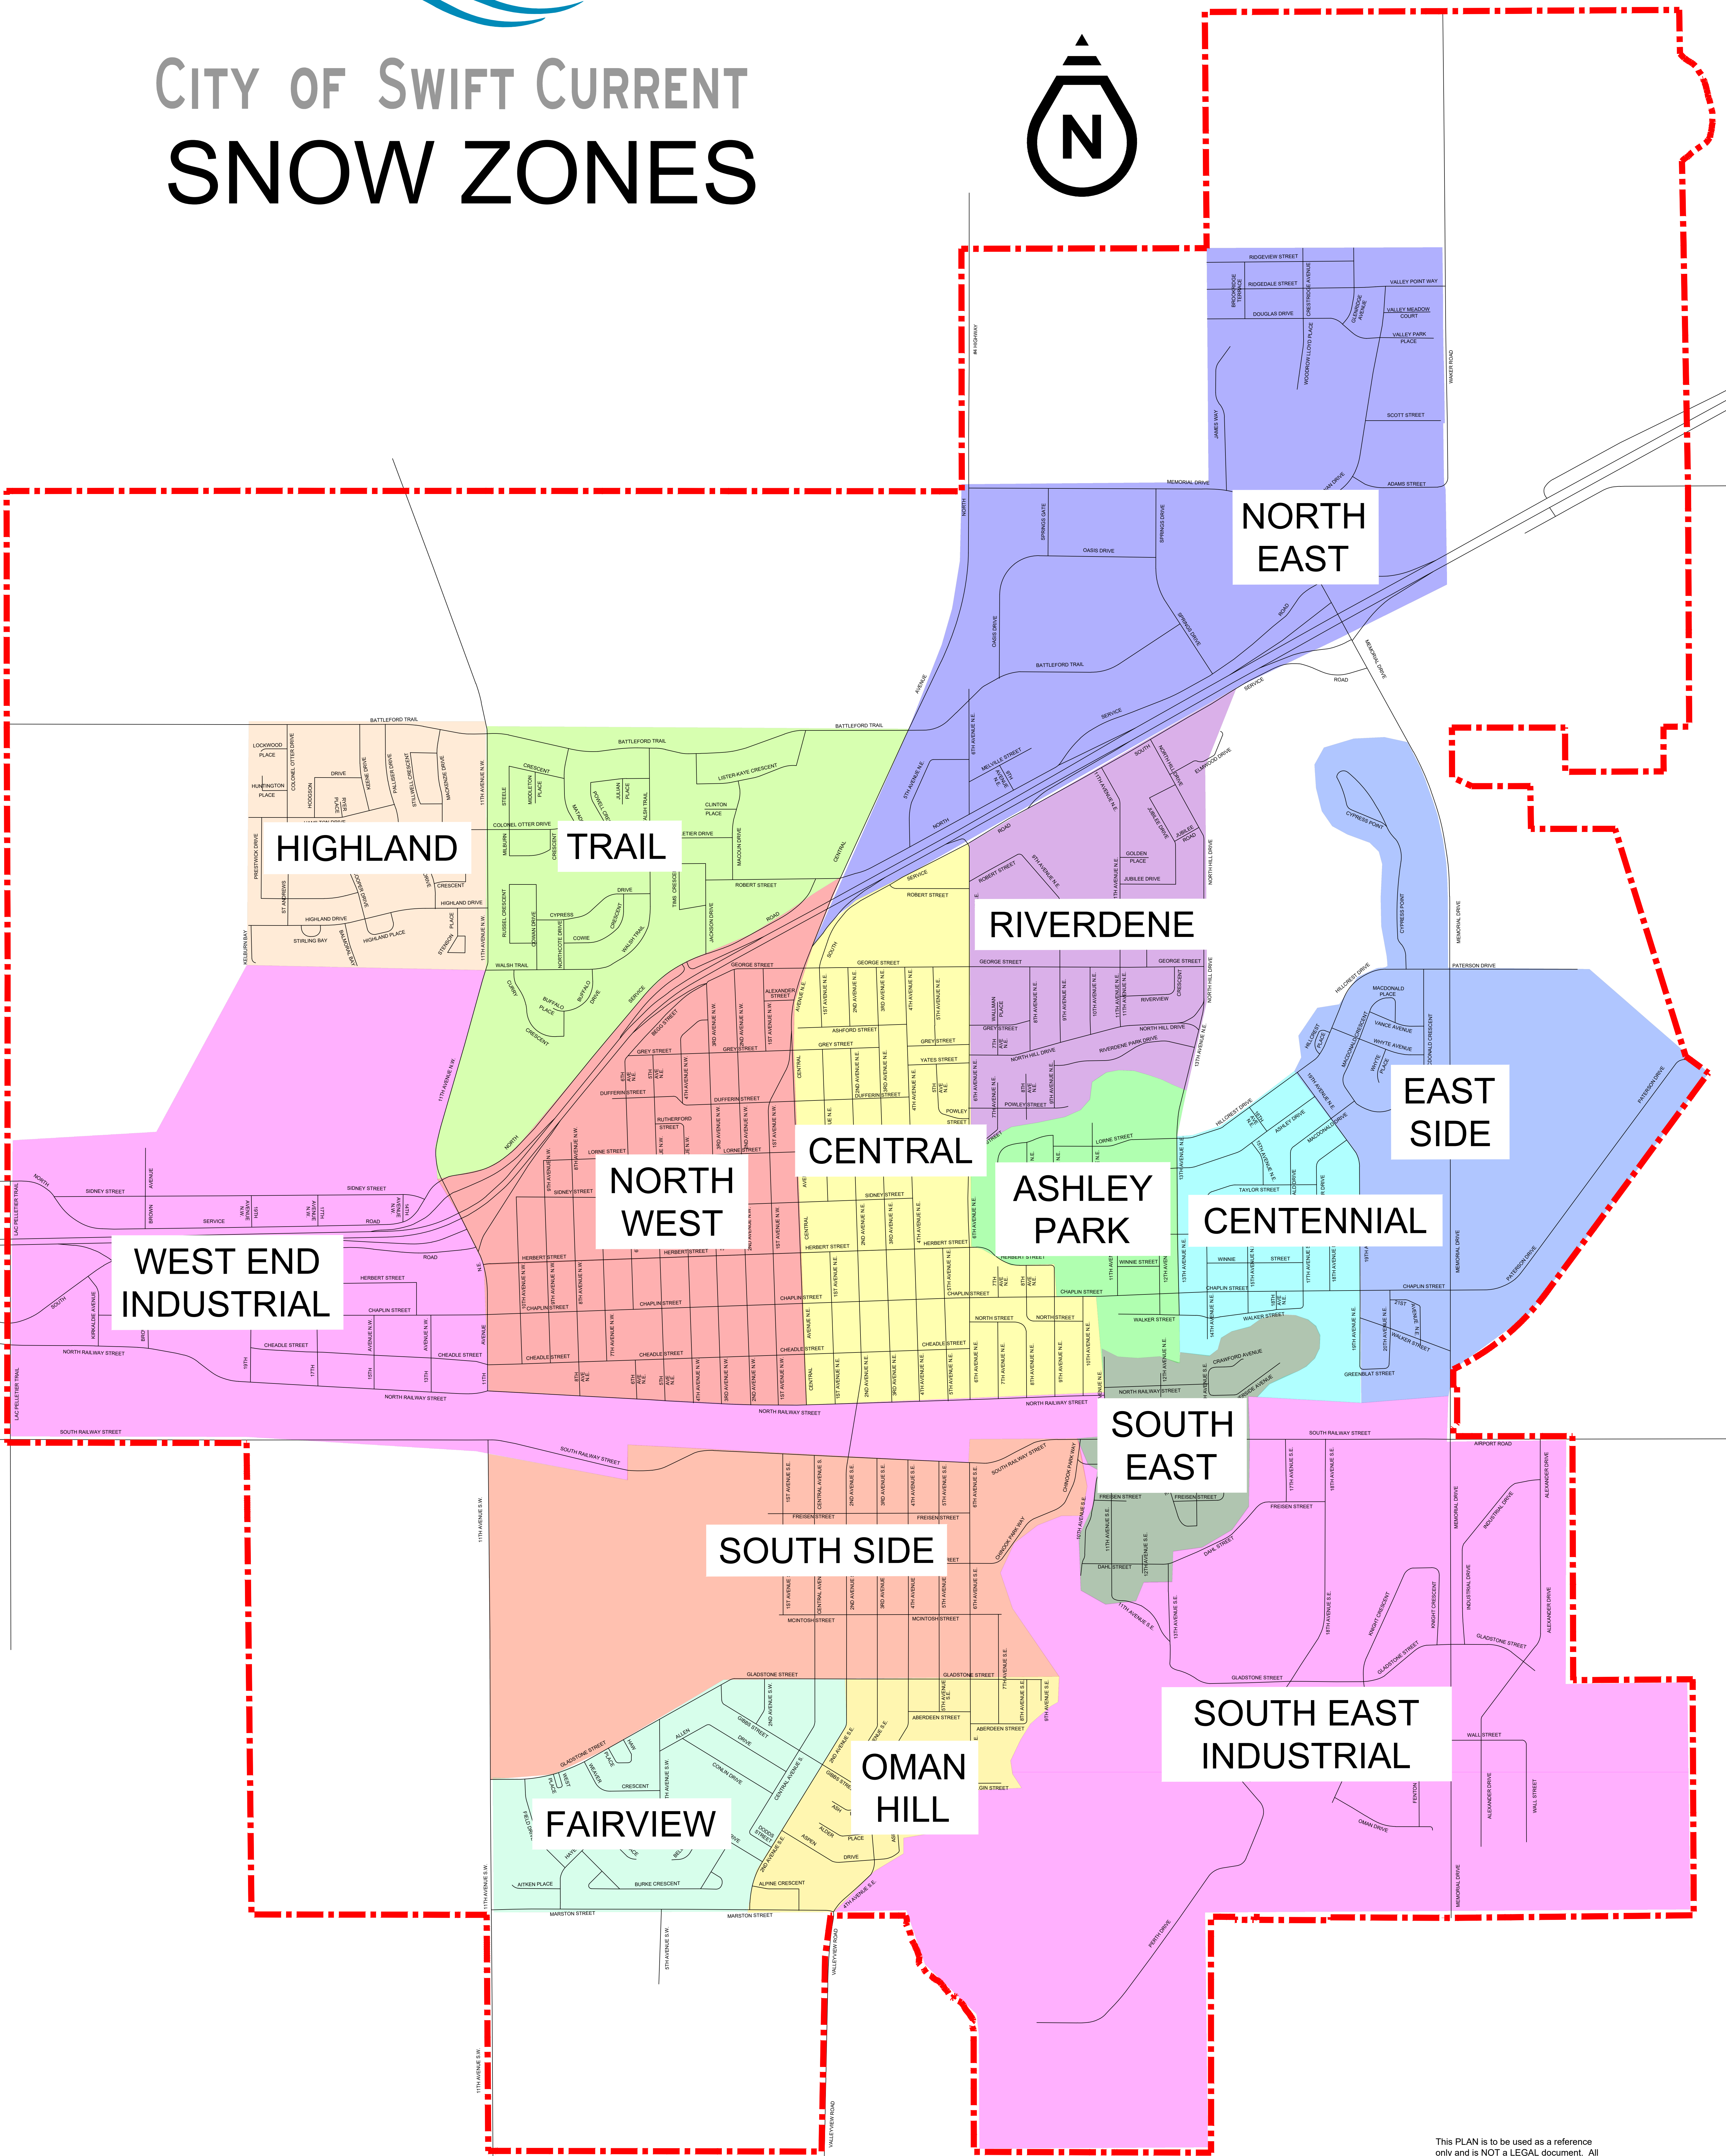

CITY OF SWIFT CURRENT SNOW ZONES