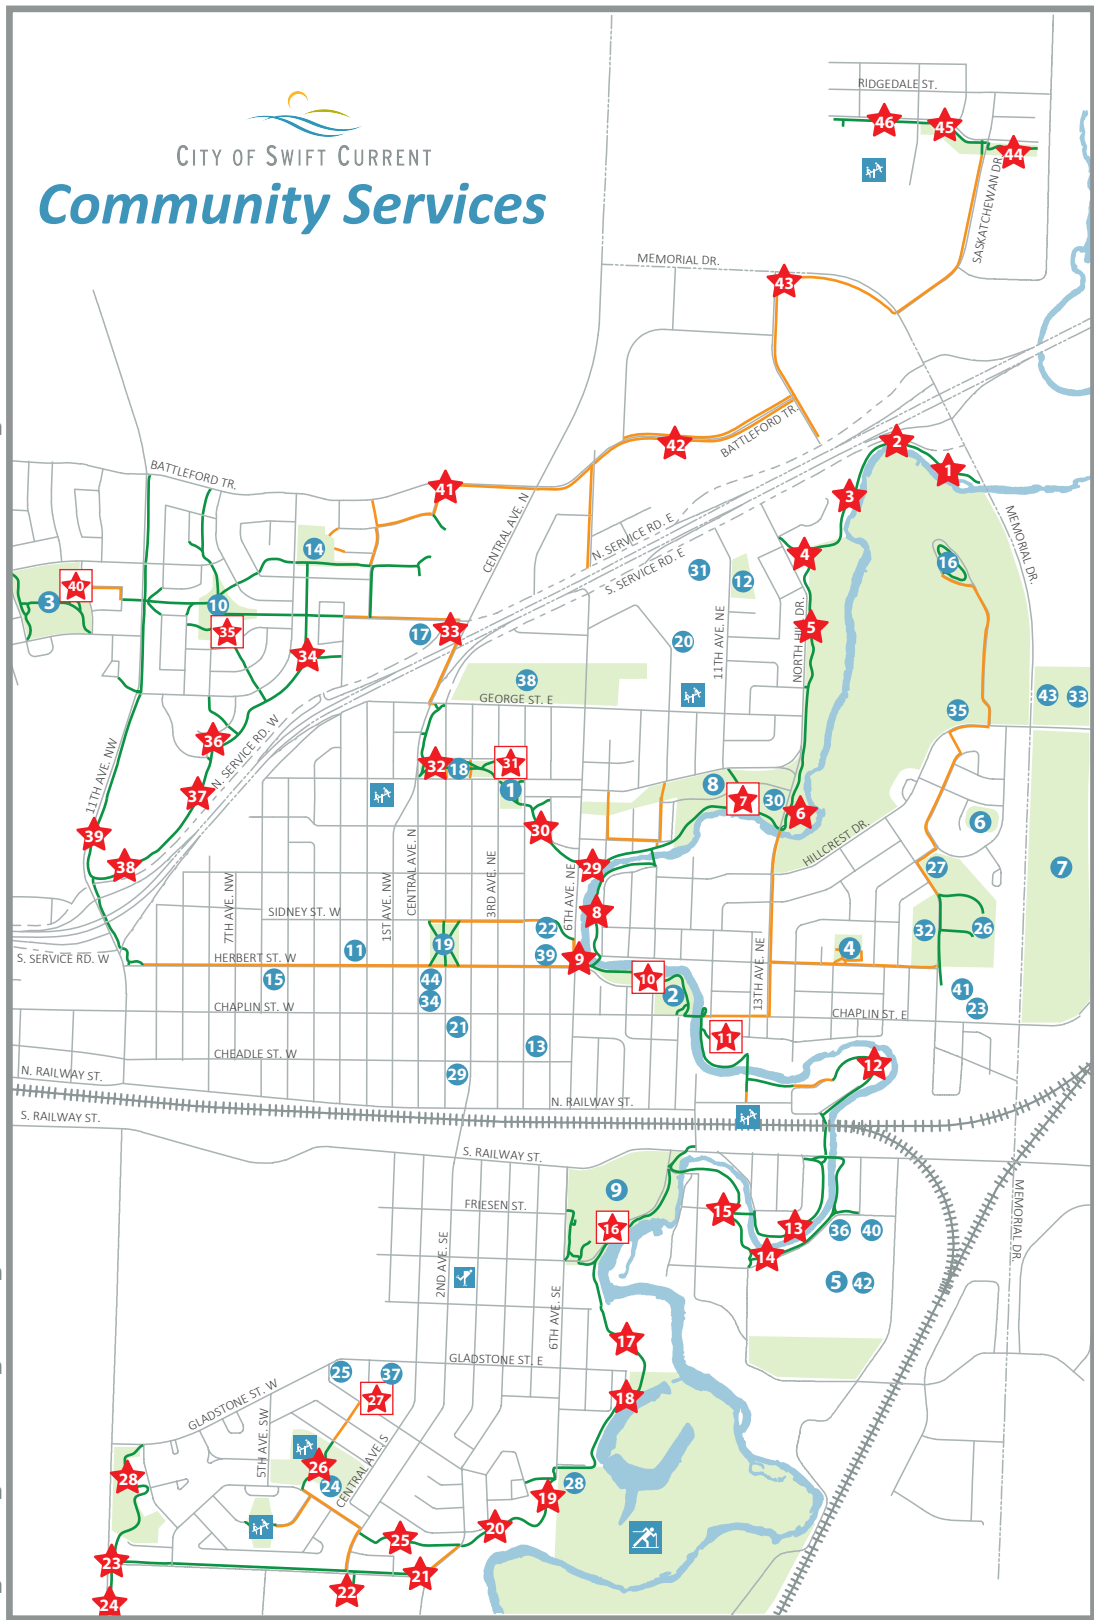

Parkway Legend

-  - Chinook Parkway
-  - Parkway Connections
-  - Parkway Rest Stops
-  - Parkway Rest Stops with Washrooms

Parks & Facilities

- 1 ACT Park 
- 2 Elmwood Park 
- 3 Highland Park 
- 4 Kin Park 
- 5 Kinetic Park 
- 6 Whyte Park 
- 7 City Recreation Complex 
- 8 Riverdene Park 
- 9 Riverside Park 

16 John A Dyer Park

17 SC Museum

18 Kiwanis Park

19 Memorial Park

20 Aquatic Centre

21 City Hall

22 LCol Clifton Centre

23 InnovationPlex

24 S3 Arenas

CITY OF SWIFT CURRENT Community Services

25 Fairview Pool

26 Ford Field

27 Mitchell Field

28 Chinook Golf Course

29 SCCYI - The Center

30 Kiwanis Sk8 & Bike Park

31 All Weather Track

32 Minor Ball Diamonds

33 Dog Park

34 Market Square

35 Elmwood Golf & Country Club

36 Doc's Town Heritage Village

37 Plewis Automotive Group Inclusive Park

38 Mount Pleasant Cemetery & Burial Park