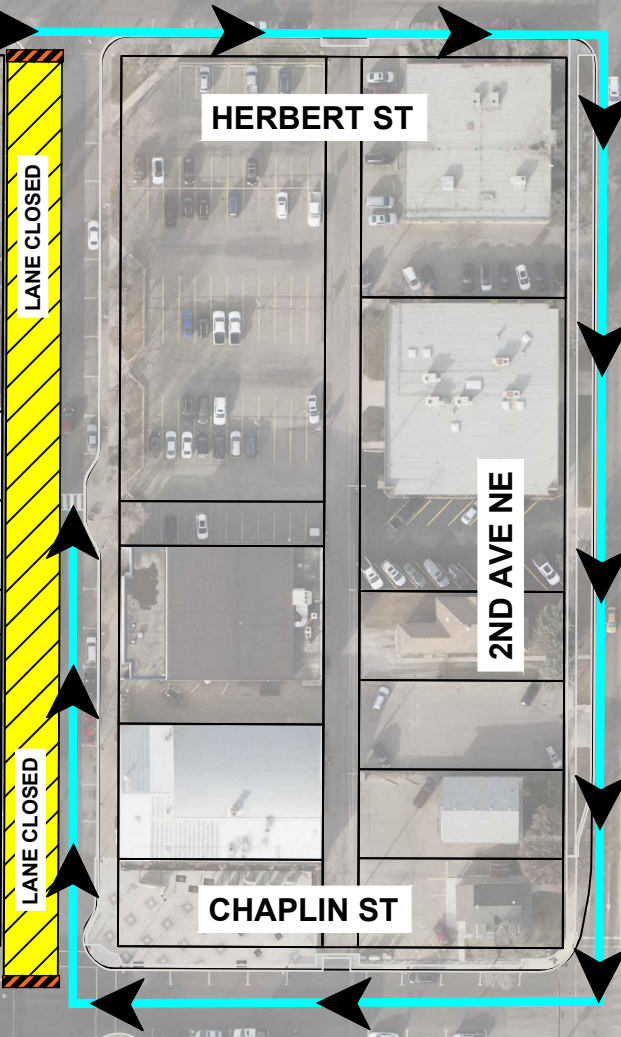

1ST AVE NE SIDEWALK REPLACEMENT *NORTH BOUND TRAFFIC ONLY*

 - WORK ZONE

 - DETOUR PATH