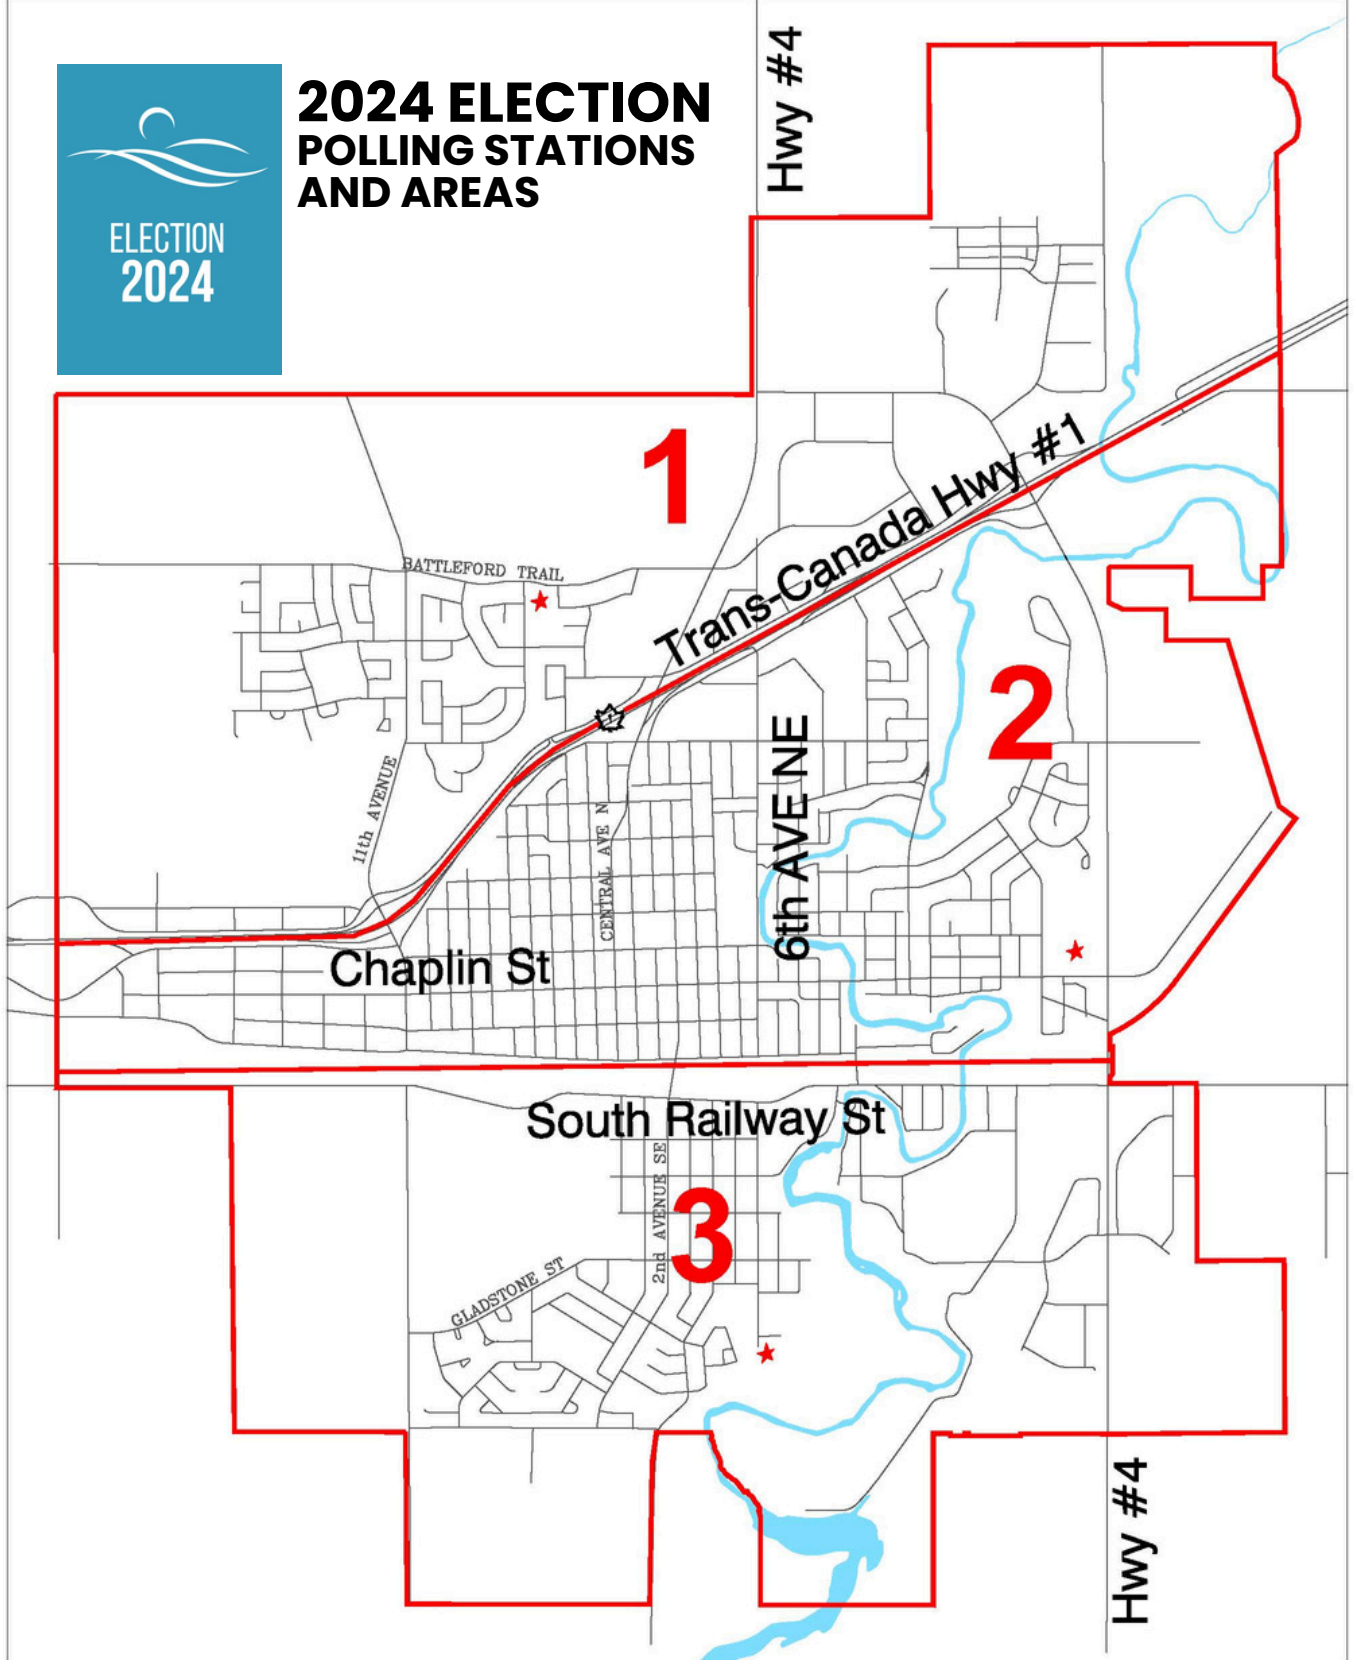

ELECTION
2024

2024 ELECTION POLLING STATIONS AND AREAS

Hwy #4

1

Trans-Canada Hwy #1

2

Chaplin St

6th AVE NE

South Railway St

3

GLADSTONE ST

2nd AVENUE SE

Hwy #4

ELECTION DAY POLLING STATIONS

- 1. TRAILVIEW ALLIANCE CHURCH from 9:00 am to 8:00 p.m.
- 2. INNOVATIONPLEX from 9:00 am to 8:00 p.m.
- 3. CHINOOK GOLF COURSE from 9:00 am to 8:00 p.m.

NOTE: On Election Day, an elector must vote at the designated polling place closest to their residence.